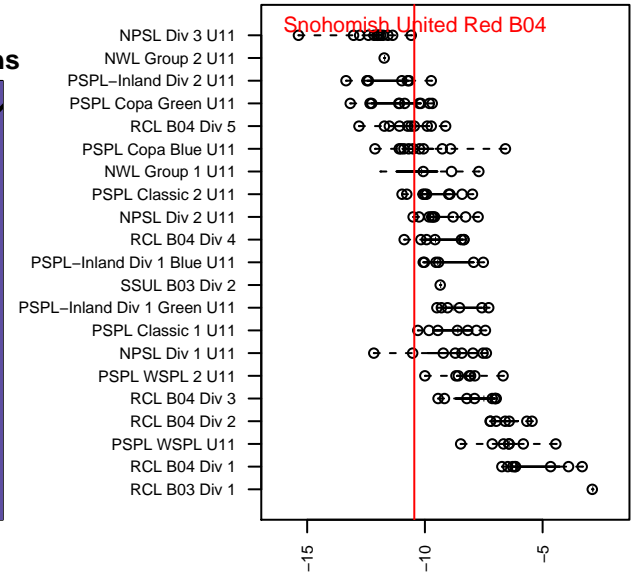

# Snohomish United Red B04

Snohomish Youth SC  
 Snohomish, WA  
 B04 total strength=205  
 attack=0.15 defense=0.11  
 fall league = RCL B04 Div 5  
 spr league = Win RCL B04 Div 5

alt names used:  
 SNOHOMISH UNITED 04 RED (WA)  
 Snohomish United [B04]  
 SNOHOMISH UNITED RED B  
 SNOHOMISH UNITED 04 RED (WA)  
 SNOHOMISH UNITEDU11 RED  
 SNOHOMISH UNITED RED B

Venues played:  
 2015 Snohomish United Invt Silver  
 2015 KCC BU11 Silver  
 2015 Bigfoot Group B U11  
 2015 REDAPT Cup Silver 9v9 U11  
 2015 RCL B04 Div 5  
 2015 Win RCL B04 Div 5

**Snohomish United Red B04**  
 Dots are actual minus expected GF (blue circles) and GA (red triangles).  
 Blue line is smoothed change in attack strength. Red is smoothed change in defense strength.

**attack and defense variance (black dot)  
relative to other teams  
and top 10 in region**

**attack and defense rating  
relative to others at age  
and all opponents in last 13 months**

**Performance relative to 13 month average**