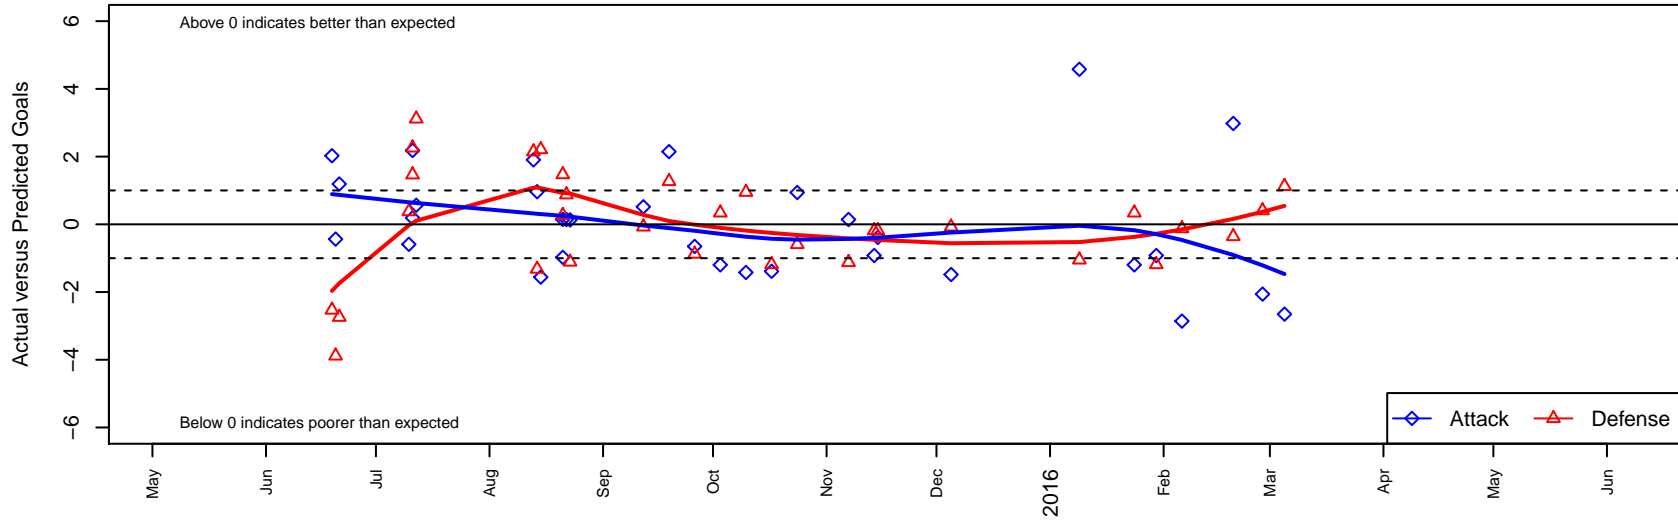

# Snohomish United Red B04

Snohomish Youth SC  
 Snohomish, WA  
 B04 total strength=205  
 attack=0.15 defense=0.11  
 fall league = RCL B04 Div 5  
 spr league = Win RCL B04 Div 5

alt names used:  
 SNOHOMISH UNITED 04 RED (WA)  
 Snohomish United [B04]  
 SNOHOMISH UNITED RED B  
 SNOHOMISH UNITED 04 RED (WA)  
 SNOHOMISH UNITEDU11 RED  
 SNOHOMISH UNITED RED B

Venues played:  
 2015 Snohomish United Invt Silver  
 2015 KCC BU11 Silver  
 2015 Bigfoot Group B U11  
 2015 REDAPT Cup Silver 9v9 U11  
 2015 RCL B04 Div 5  
 2015 Win RCL B04 Div 5

**Snohomish United Red B04**  
 Dots are actual minus expected GF (blue circles) and GA (red triangles).  
 Blue line is smoothed change in attack strength. Red is smoothed change in defense strength.

**attack and defense variance (black dot)  
relative to other teams  
and top 10 in region**

**attack and defense rating  
relative to others at age  
and all opponents in last 13 months**

**Performance relative to 13 month average**